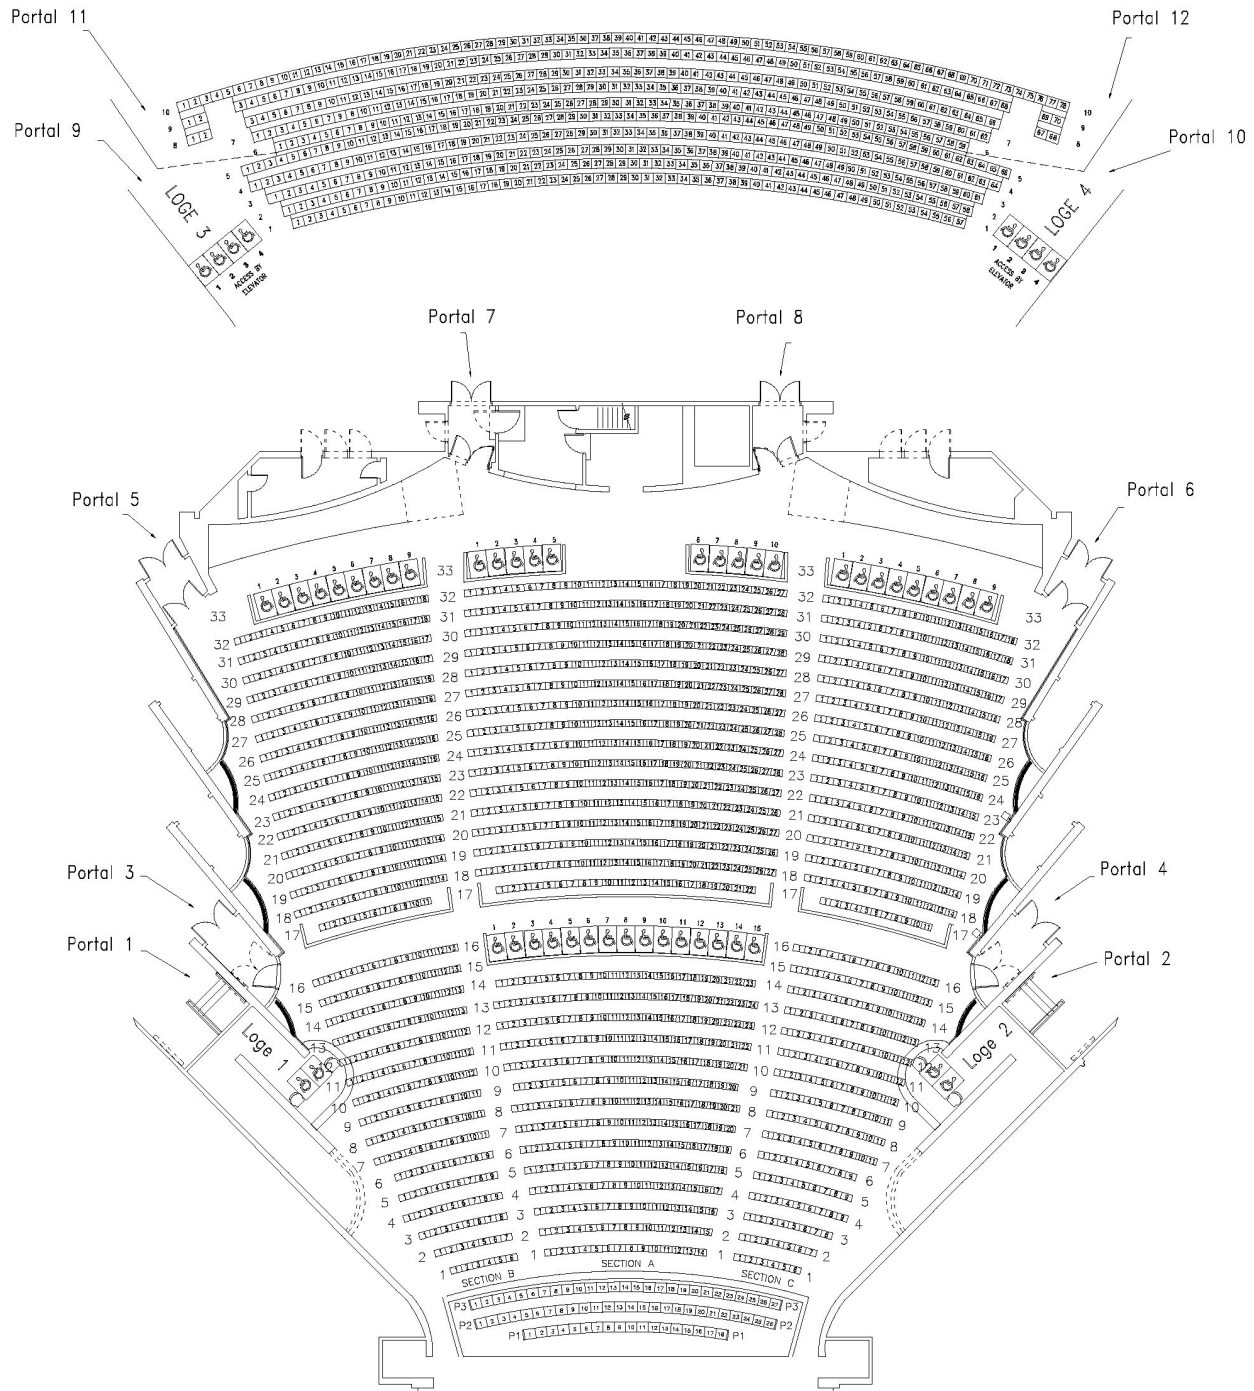

# Symphony Hall Floorplans & Specs

Main Floor Seating 1,590  
Balcony Seating 651  
Pit Seating 71  
Total 2,312  
Disabled Seating 59 (Included In Seat Count)

Symbol Key  
17 Row Number  
♿ One Wheelchair  
♯ Transfer Arm for ADA Access  
f Seat End Aisle Lights  
1234567890 Seat Number