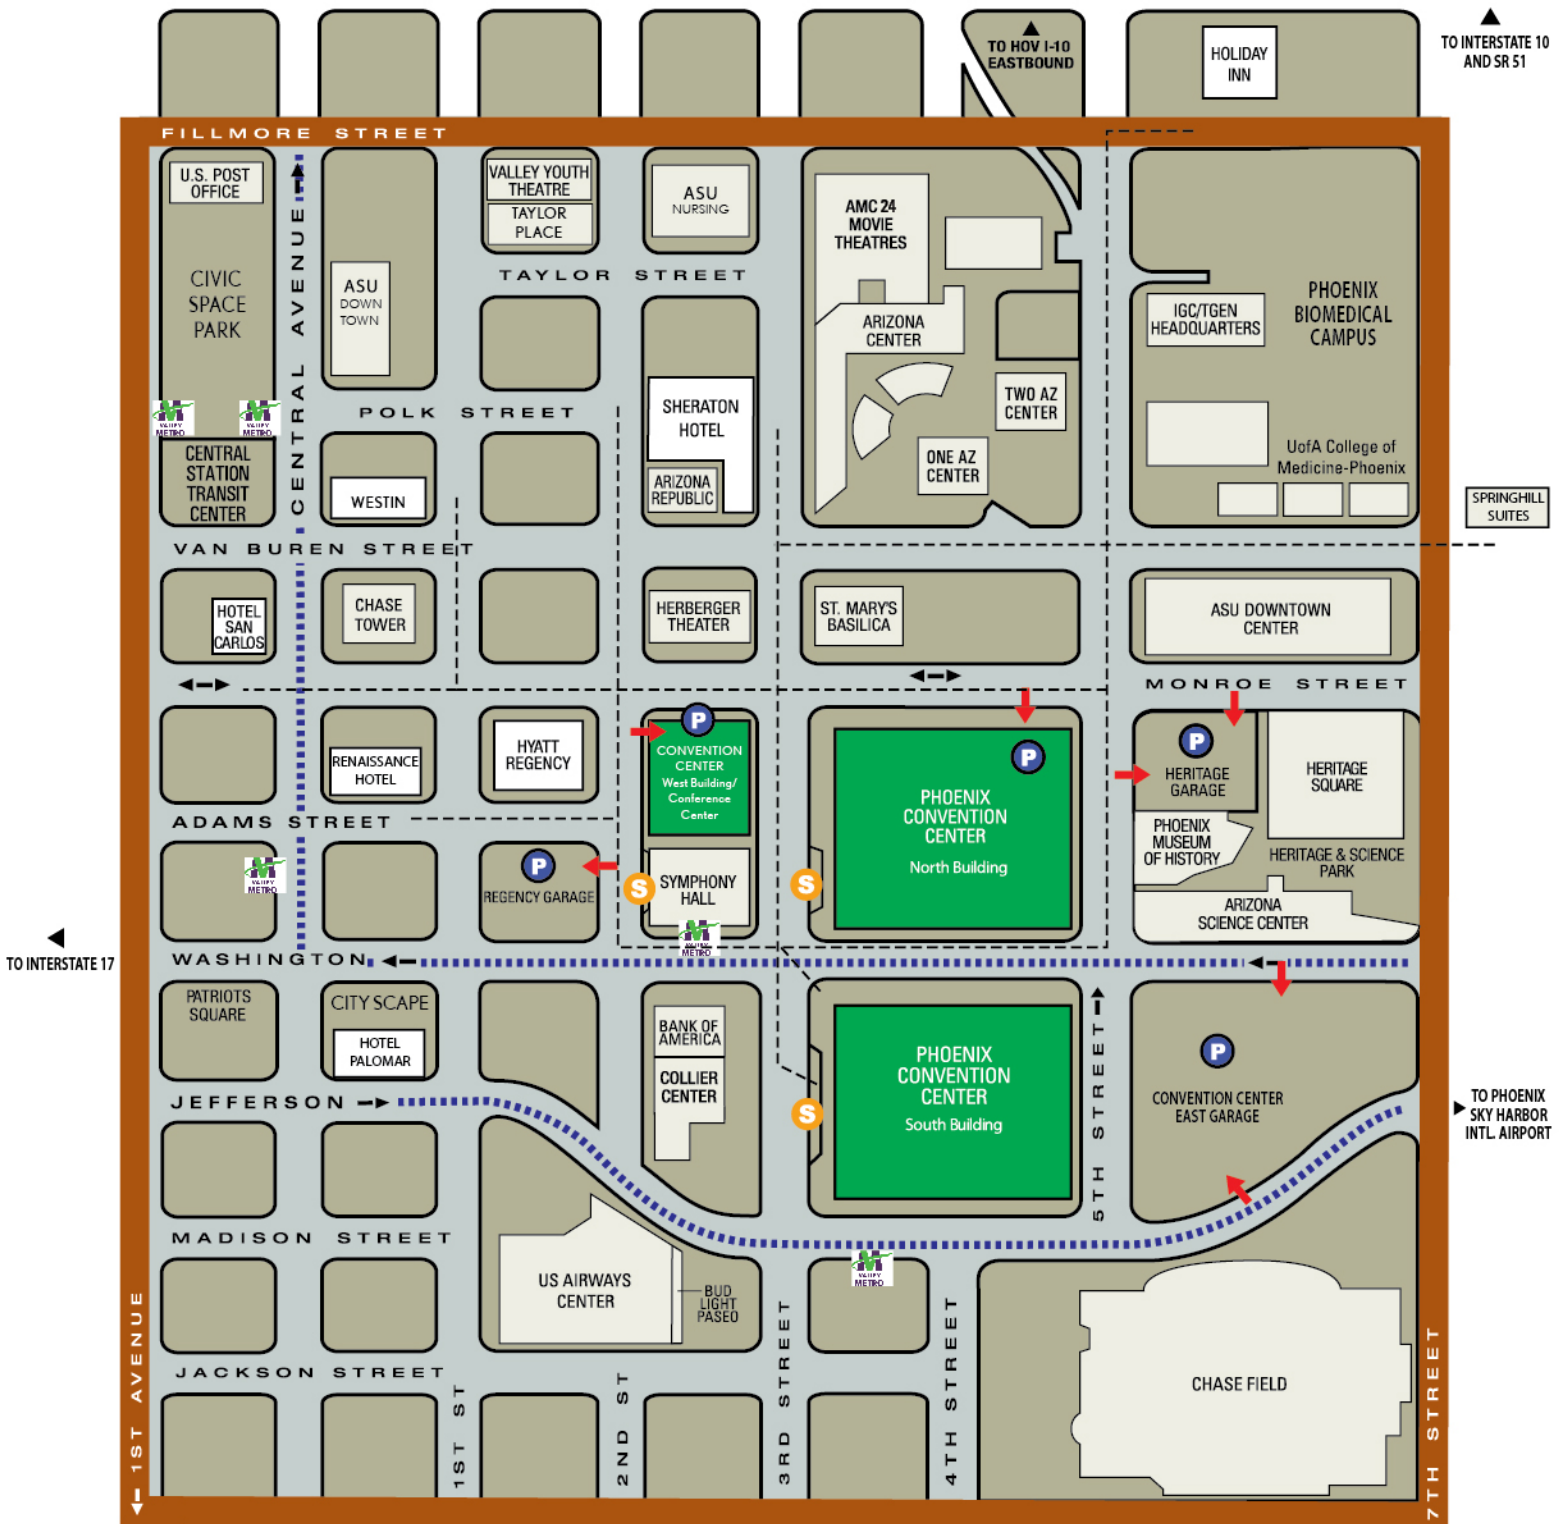

WALKING & PARKING MAP

LEGEND

- Parking Garages
- Parking Garage Entrance
- Pedestrian Walking Routes
- Light Rail Station
- METRO Light Rail
- Shuttle Drop-Off/Pick-up